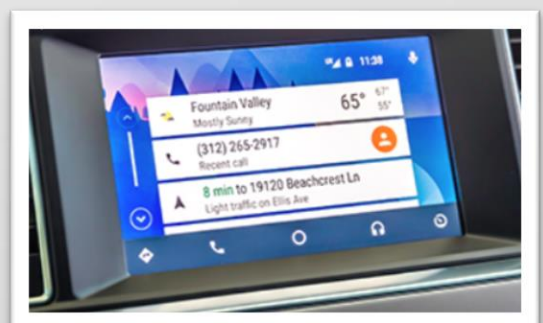

Android Auto