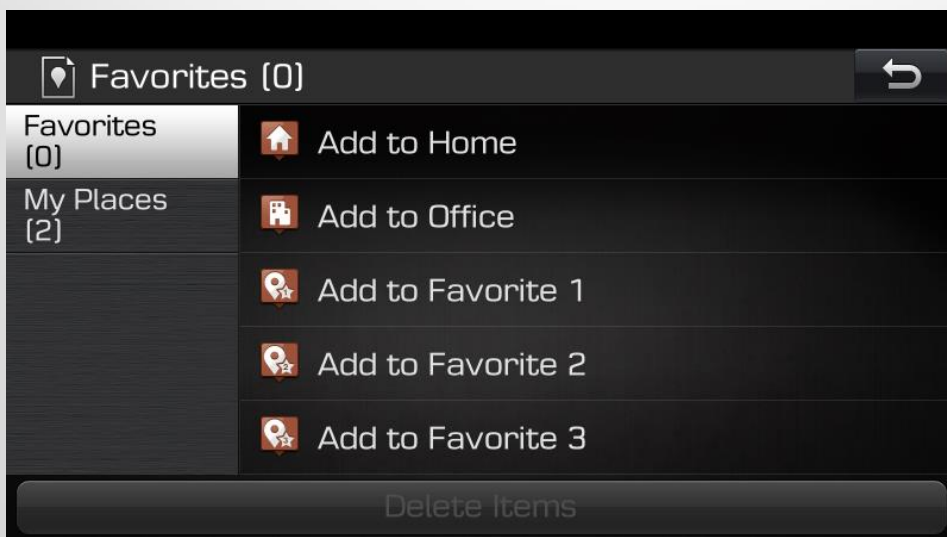

- **AFTER:** Updated Address book – Added Version 10.5 (09.47.41.xxx)