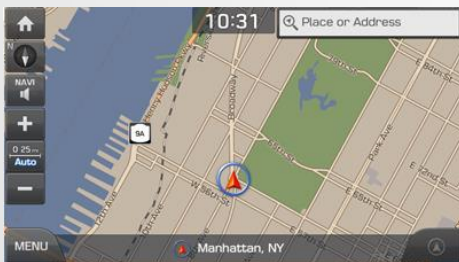

| | Previous Version 11.5 | Previous Version 12 | New Version 12.5 |
|-------------|--------------------------|------------------------|----------------------------|
| Roads | 11,152,716 km | 11,171,564 km | 11,186,353 km (+14,789) |
| Total POI | 9,520,061 | 9,614,780 | 9,431,500 (-183,280) |
| Restaurants | 714,191 | 718,409 | 747,132 |
| Automotive | 530,457 | 539,574 | 543,541 |
| Travel | 450,312 | 451,195 | 450,728 |
| Shopping | 1,657,760 | 1,668,336 | 1,651,851 |
| Recreation | 405,201 | 406,186 | 396,991 |
| Bank/ATM | 296,048 | 294,112 | 296,862 |
| Community | 965,648 | 968,282 | 912,681 |
| Services | 4,500,443 | 4,569,626 | 4,430,318 |

Plus Software Upgrade

Along with the new map and points of interest, the map update includes refinement of the system including routing, functionality, and overall ease-of-use.

Highlighted Features Added

The below features were added during different periods. If your current map version is the same or newer, these features would already be in your system.

- **New Map Color – improving display of roads**

- Added in Version 12.5 (11.47.44.xxx)

Before

After

- **Unified Search - One search box for addresses and points of interest**

- Added in Version 10.5 (09.47.41.xxx)

- **Android Auto & Apple CarPlay**

- The latest update provides compatibility improvements to the previous version