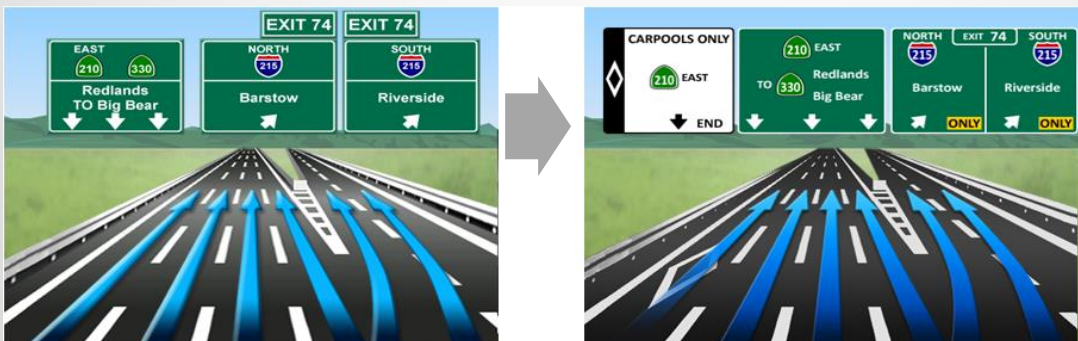

- Simple route options menu

- Updated junction view

- Added in Version 10.5 (09.47.41.xxx)

- Bird's Eye View - New 3D view of the map

- Added in Version 10 (9.41.50.xxx)

Removed/Updated Feature

The address book feature has been updated: