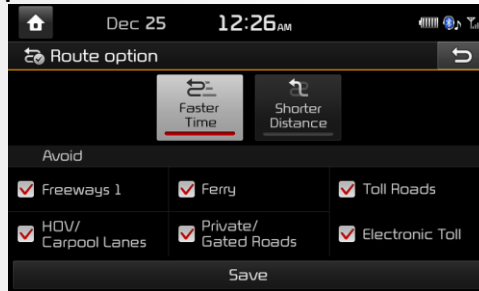

- Simple route options menu

- Updated junction view

- Added in Version 10.5 (09.47.41.xxx)

- Bird's Eye View - New 3D view of the map

- Added in Version 10 (9.41.50.xxx)

Removed/Updated Feature

The address book feature has been updated: