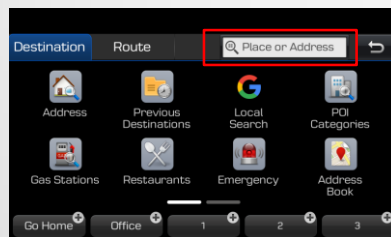

- Added in Version 12.5 (11.47.44.xxx)

Before

After

- **Unified Search - One search box for addresses and points of interest**

- Added in Version 10.5 (09.47.41.xxx)

- **Android Auto & Apple CarPlay**

- The latest update provides compatibility improvements to the previous version

- Simple route options menu

- Updated junction view

- Added in Version 10.5 (09.47.41.xxx)

- Bird's Eye View - New 3D view of the map

- Added in Version 10 (9.41.50.xxx)

Removed/Updated Feature

The address book feature has been updated: