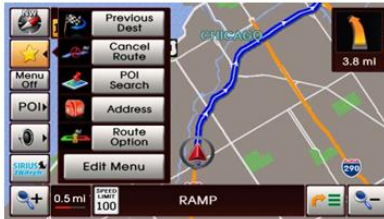

Below are a few of the added navigation features based on customer opinions

- New User Interface

Navi
(since
v6)

1	Clock
2	Quick Button
3	Menu On/Off button
4	Map scale level indicator
5	Speed limit *Only for 131U03

New Features

- Quick Menu

- Edit Quick Menu

- POI Icon

- Once powered on, previous destinations popup automatically

Navi
(since
V6)

- Preview map on search screen

- Improved display