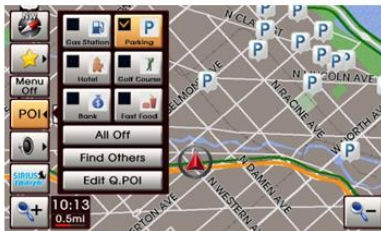

New Features

- Quick Menu

- Edit Quick Menu

- POI Icon

- Once powered on, previous destinations popup automatically

Navi
(since
V6)

- Preview map on search screen

- Improved display