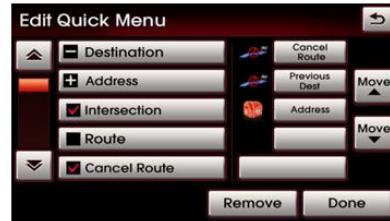

Below are a few of the added navigation features based on customer opinions

- New User Interface

Navi
(since
v6)

1	Clock
2	Quick Button
3	Menu On/Off button
4	Map scale level indicator
5	Speed limit *Only for 131U03

New Features

- Quick Menu

- Edit Quick Menu

- POI Icon

- Once powered on, previous destinations popup automatically

Navi
(since
V6)

- Preview map on search screen

- Improved display