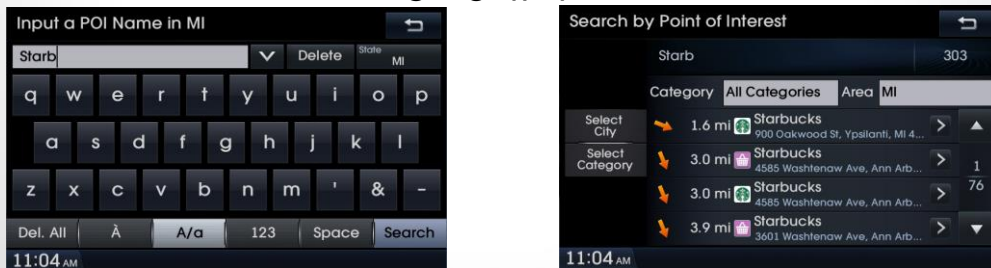

- Map user interface
 - Added in Version 10.5 (09.47.41.xxx)

- Address search in one screen

- Improved voice recognition & voice address search in French and Spanish

Highlighted Features Added

- Improved points of interest search

- Added in Version 10.5 (09.47.41.xxx)

- Added near city center search

- Added in Version 10.5 (09.47.41.xxx)

- Search bar for points of interest and addresses

- Added in Version 10.5 (09.47.41.xxx)

- Updated junction view

- Added in Version 10.5 (09.47.41.xxx)