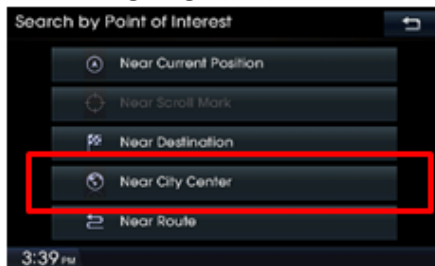

Highlighted Features Added

The below features were added during different periods. If your current map version is the same or newer, these features would already be in your system.

- Enhanced user interface and improved route calculation
 - Added in Version 10.5 (09.47.41.xxx)

- Map user interface
 - Added in Version 10.5 (09.47.41.xxx)

- Address search in one screen

- Improved voice recognition & voice address search in French and Spanish

Highlighted Features Added

- Improved points of interest search

- Added in Version 10.5 (09.47.41.xxx)

- Added near city center search

- Added in Version 10.5 (09.47.41.xxx)

- Search bar for points of interest and addresses

- Added in Version 10.5 (09.47.41.xxx)

- Updated junction view