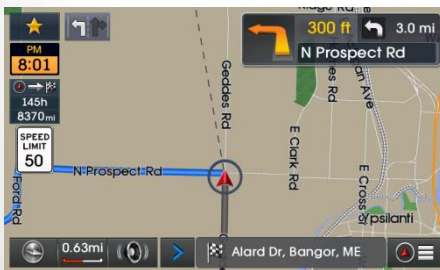

- Map user interface
  - Added in Version 10.5 (09.47.41.xxx)