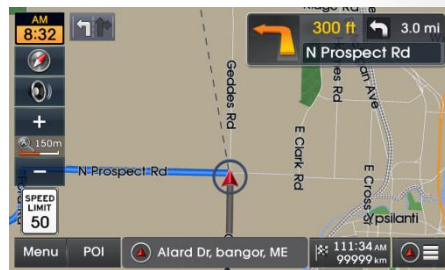

- Map user interface
  - Added in Version 10.5 (09.47.41.xxx)