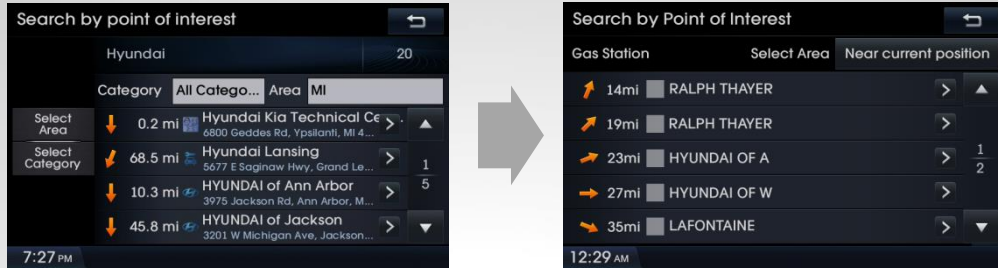

Highlighted Features Added

The below features were added during different periods. If your current map version is the same or newer, these features would already be in your system.

- Enhanced user interface and improved route calculation
 - Added in Version 10.5 (09.47.41.xxx)

- Map user interface
 - Added in Version 10.5 (09.47.41.xxx)

- Address search in one screen

- Improved voice recognition & voice address search in French and Spanish

Highlighted Features Added

- Improved points of interest search

- Added in Version 10.5 (09.47.41.xxx)

- Added near city center search

- Added in Version 10.5 (09.47.41.xxx)

- Search bar for points of interest and addresses

- Added in Version 10.5 (09.47.41.xxx)

- Updated junction view