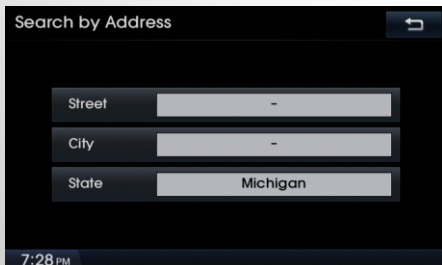

Highlighted Features Added

The below features were added during different periods. If your current map version is the same or newer, these features would already be in your system.

- Enhanced user interface and improved route calculation
 - Added in Version 10.5 (09.47.41.xxx)

- Map user interface
 - Added in Version 10.5 (09.47.41.xxx)

- Address search in one screen

- Improved voice recognition & voice address search in French and Spanish

Highlighted Features Added

- Improved points of interest search

- Added in Version 10.5 (09.47.41.xxx)

- Added near city center search

- Added in Version 10.5 (09.47.41.xxx)

- Search bar for points of interest and addresses

- Added in Version 10.5 (09.47.41.xxx)

- Updated junction view