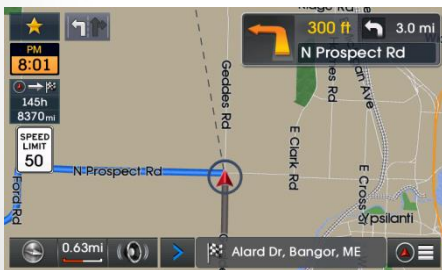

- Map user interface
  - Added in Version 10.5 (09.47.41.xxx)