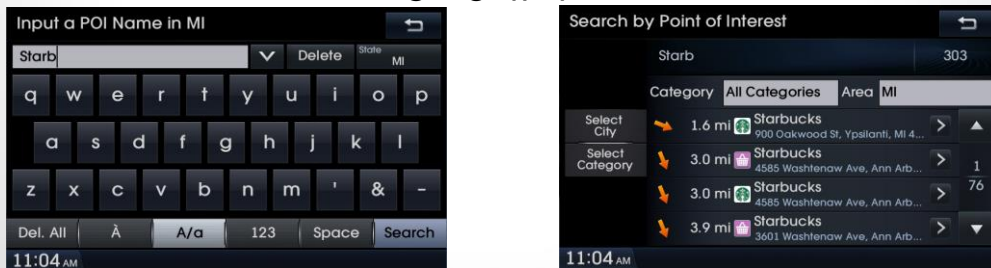

- Map user interface
 - Added in Version 10.5 (09.47.41.xxx)

- Address search in one screen

- Improved voice recognition & voice address search in French and Spanish

Highlighted Features Added

- Improved points of interest search

- Added in Version 10.5 (09.47.41.XXX)

- Added near city center search

- Added in Version 10.5 (09.47.41.XXX)

- Search bar for points of interest and addresses

- Added in Version 10.5 (09.47.41.XXX)

- Updated junction view

- Added in Version 10.5 (09.47.41.XXX)