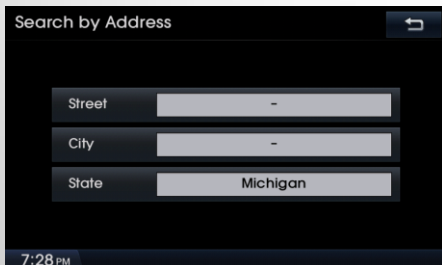

Highlighted Features Added

The below features were added during different periods. If your current map version is the same or newer, these features would already be in your system.

- Enhanced user interface and improved route calculation
 - Added in Version 10.5 (09.47.41.xxx)

- Map user interface
 - Added in Version 10.5 (09.47.41.xxx)

- Address search in one screen

- Improved voice recognition & voice address search in French and Spanish

Highlighted Features Added

- Improved points of interest search

- Added in Version 10.5 (09.47.41.XXX)

- Added near city center search

- Added in Version 10.5 (09.47.41.XXX)

- Search bar for points of interest and addresses

- Added in Version 10.5 (09.47.41.XXX)

- Updated junction view