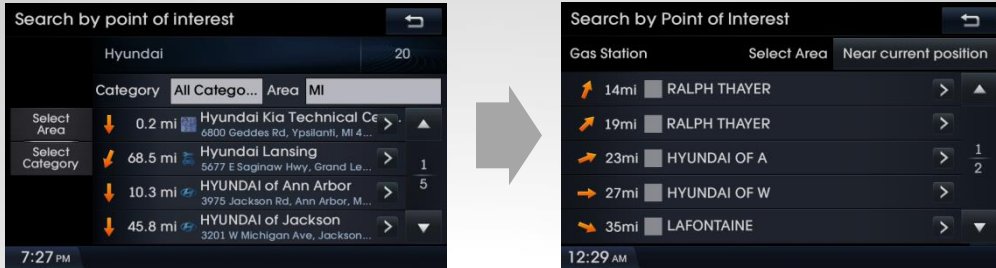

Highlighted Features Added

The below features were added during different periods. If your current map version is the same or newer, these features would already be in your system.

- Enhanced user interface and improved route calculation
 - Added in Version 10.5 (09.47.41.xxx)

- Map user interface
 - Added in Version 10.5 (09.47.41.xxx)

- Address search in one screen

- Improved voice recognition & voice address search in French and Spanish

Highlighted Features Added

- Improved points of interest search

- Added in Version 10.5 (09.47.41.XXX)

- Added near city center search

- Added in Version 10.5 (09.47.41.XXX)

- Search bar for points of interest and addresses

- Added in Version 10.5 (09.47.41.XXX)

- Updated junction view