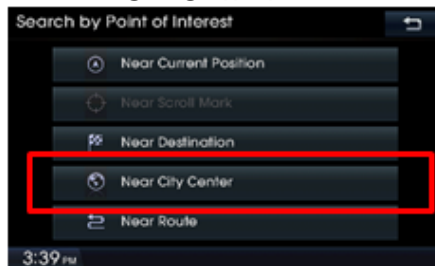

Highlighted Features Added

The below features were added during different periods. If your current map version is the same or newer, these features would already be in your system.

- Enhanced user interface and improved route calculation
 - Added in Version 10.5 (09.47.41.xxx)

- Map user interface
 - Added in Version 10.5 (09.47.41.xxx)

- Address search in one screen

- Improved voice recognition & voice address search in French and Spanish

Highlighted Features Added

- Improved points of interest search

- Added in Version 10.5 (09.47.41.XXX)

- Added near city center search

- Added in Version 10.5 (09.47.41.XXX)

- Search bar for points of interest and addresses

- Added in Version 10.5 (09.47.41.XXX)

- Updated junction view