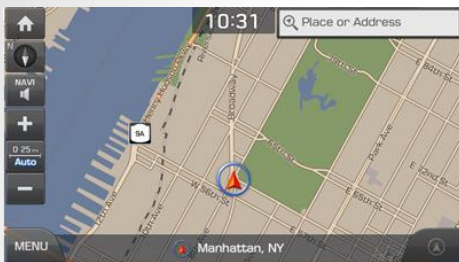

Highlighted Features Added

The below features were added during different periods. If your current map version is the same or newer, these features would already be in your system.

- New Map Color – improving display of roads
  - Added in Version 12.5 (11.47.44.xxx)

Before