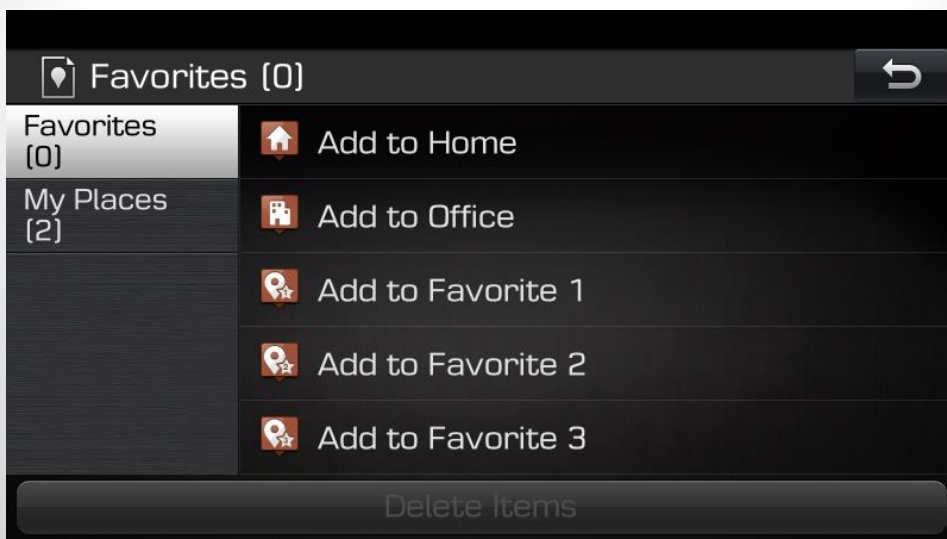

- Simple route options menu

- Updated junction view

- Added in Version 10.5 (09.47.41.xxx)

- Bird's Eye View - New 3D view of the map

- Added in Version 10 (9.41.50.xxx)

Highlighted Features Added

The below features were added during different periods. If your current map version is the same or newer, these features would already be in your system.

- Map Display improvement – Road symbols
 - Added in Version 13.0 (NA.12.41.51.xxx)

Removed/Updated Feature

The address book feature has been updated:

- **BEFORE:** Previous Address book – Version 10 or older (09.41.50.xxx)

- **AFTER:** Updated Address book – Added Version 10.5 (09.47.41.xxx)