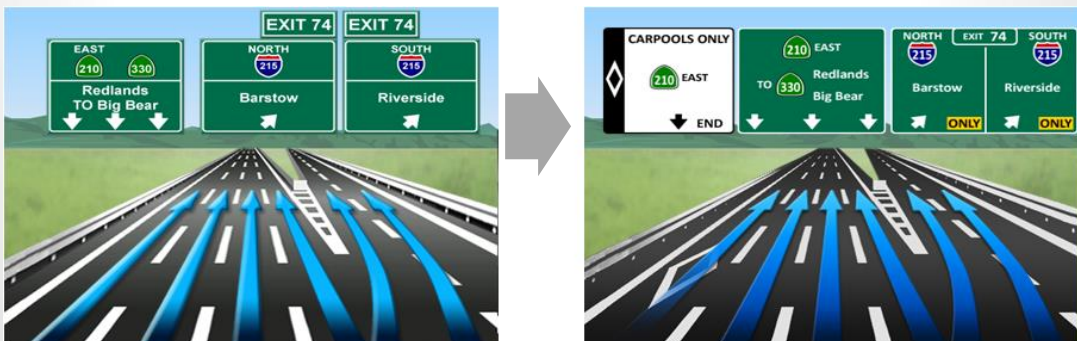

- Simple route options menu

- Updated junction view

- Added in Version 10.5 (09.47.41.xxx)

- Bird's Eye View - New 3D view of the map

- Added in Version 10 (9.41.50.xxx)

Highlighted Features Added

The below features were added during different periods. If your current map version is the same or newer, these features would already be in your system.