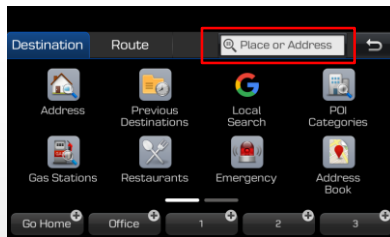

Plus Software Upgrade

Along with the new map and points of interest, the map update includes refinement of the system including routing, functionality, and overall ease-of-use.

Highlighted Features Added

The below features were added during different periods. If your current map version is the same or newer, these features would already be in your system.

- New Map Color – improving display of roads
 - Added in Version 12.5 (11.47.44.xxx)

Before

After

- Unified Search - One search box for addresses and points of interest
 - Added in Version 10.5 (09.47.41.xxx)

- Android Auto & Apple CarPlay

- The latest update provides compatibility improvements to the previous version