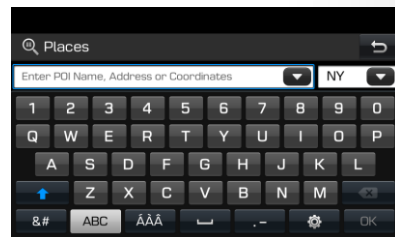

Plus Software Upgrade

Along with the new map and points of interest, the map update includes refinement of the system including routing, functionality, and overall ease-of-use.

Highlighted Features Added

The below features were added during different periods. If your current map version is the same or newer, these features would already be in your system.

- New Map Color – improving display of roads
 - Added in Version 12.5 (11.47.44.xxx)

Before

After

- Unified Search - One search box for addresses and points of interest
 - Added in Version 10.5 (09.47.41.xxx)

- Android Auto & Apple CarPlay

- The latest update provides compatibility improvements to the previous version