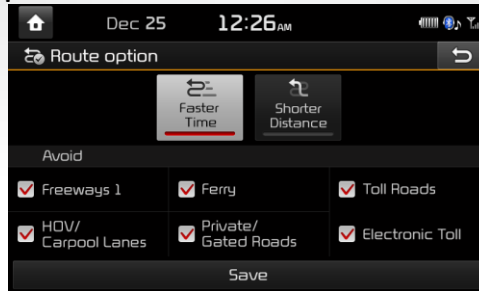

- Simple route options menu

- Updated junction view

- Added in Version 10.5 (09.47.41.xxx)

- Bird's Eye View - New 3D view of the map

- Added in Version 10 (9.41.50.xxx)

Highlighted Features Added

The below features were added during different periods. If your current map version is the same or newer, these features would already be in your system.