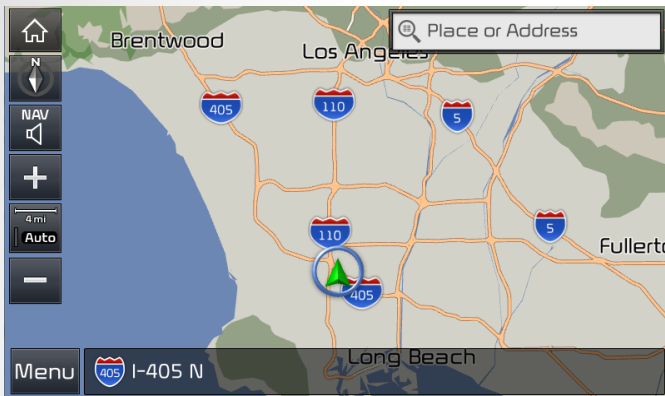

- Simple route options menu

- Updated junction view

- Added in Version 10.5 (09.47.41.xxx)

- Bird's Eye View - New 3D view of the map

- Added in Version 10 (9.41.50.xxx)

Highlighted Features Added

The below features were added during different periods. If your current map version is the same or newer, these features would already be in your system.

- Map Display improvement – Road symbols
 - Added in Version 13.0 (NA.12.41.51.xxx)

Removed/Updated Feature

The address book feature has been updated:

- **BEFORE:** Previous Address book – Version 10 or older (09.41.50.xxx)