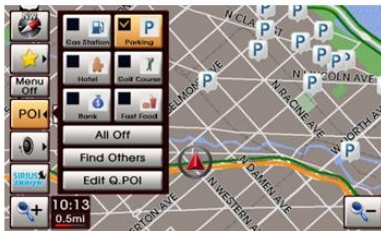

Below are a few of the added navigation features based on customer opinions

- New User Interface

Navi (since v6)

1	Clock
2	Quick Button
3	Menu On/Off button
4	Map scale level indicator
5	Speed limit *Only for 132Uo6-7

New Features

- Quick Menu

- Edit Quick Menu

- POI Icon

- Once powered on, previous destinations popup automatically

Navi (since v6)

- Preview map on search screen

- Improved display