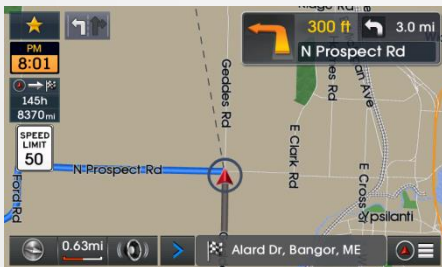

Plus Software Upgrade

Along with the new map and points of interest, the map update includes refinement of the system including routing, functionality, and overall ease-of-use.

Highlighted Features Added

The below features were added during different periods. If your current map version is the same or newer, these features would already be in your system.

SPECIAL NOTE: If current map version in vehicle reads NA.11.41.52 (Version 12) or higher, the new SD card will be a **map update only**. No software upgrade will occur (inserting new SD card results in plug & play). To check the map, press SETUP and System Update.

- **Version 10.5** (09.47.41.xxx)

- Enhanced user interface and improved route calculation

- Map user interface

- Address search in one screen

Highlighted Features Added

- **Version 10.5** (09.47.41.xxx)

- Improved points of interest search

- Added near city center search

- Search bar for points of interest and addresses

- Updated junction view