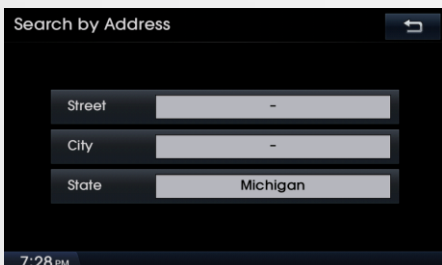

- **Version 10.5** (09.47.41.xxx)

- Enhanced user interface and improved route calculation

- Map user interface

- Address search in one screen

Highlighted Features Added

- **Version 10.5** (09.47.41.xxx)

- Improved points of interest search

- Added near city center search

- Search bar for points of interest and addresses

- Updated junction view