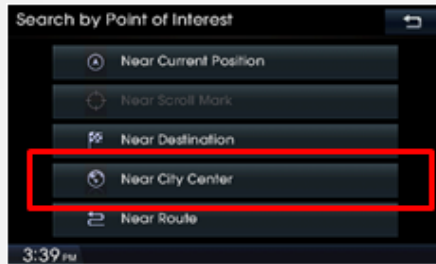

- **Version 10.5** (09.47.41.xxx)

- Enhanced user interface and improved route calculation

- Map user interface

- Address search in one screen

Highlighted Features Added

- **Version 10.5** (09.47.41.xxx)

- Improved points of interest search

- Added near city center search

- Search bar for points of interest and addresses

- Updated junction view