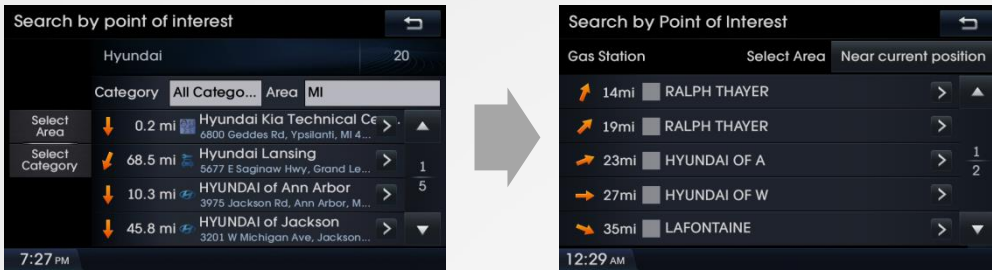

- **Version 10.5** (09.47.41.xxx)

- Enhanced user interface and improved route calculation

- Map user interface

- Address search in one screen

Highlighted Features Added

- **Version 10.5** (09.47.41.xxx)

- Improved points of interest search

- Added near city center search

- Search bar for points of interest and addresses

- Updated junction view