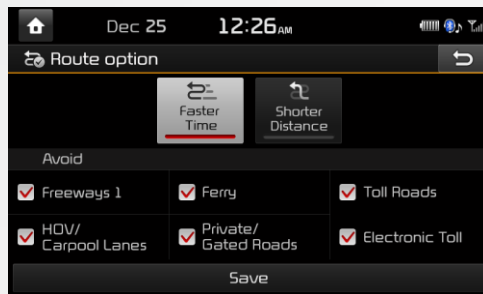

- **Version 10.5** (09.47.41.xxx)

- Android Auto & Apple CarPlay

- The latest update provides compatibility improvements to the previous version

Apple CarPlay

Android Auto

- Unified Search

- One search box for addresses and points of interest

Highlighted Features Added

The below features were added during different periods. If your current map version is the same or newer, these features would already be in your system.

- **Version 10.5** (09.47.41.xxx)

- Simple route options menu

- Updated junction view

Highlighted Features Added

The below features were added during different periods. If your current map version is the same or newer, these features would already be in your system.