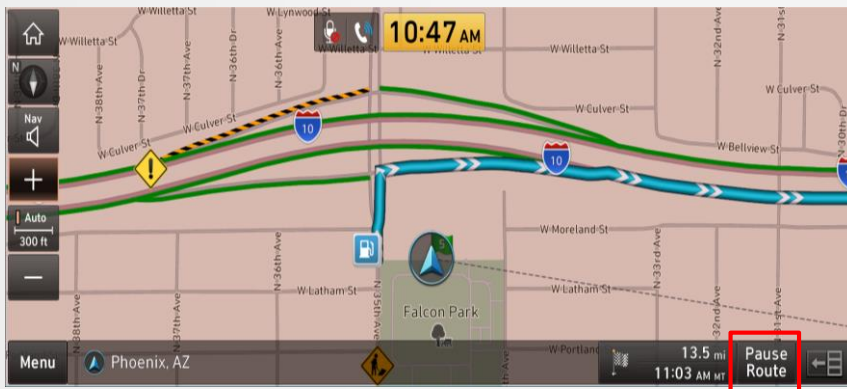

Plus Software Upgrade

Along with the new map and points of interest, the map update includes refinement of the system including routing, functionality, and overall ease-of-use.

Highlighted Features Added

The below features were added during different periods. If your current map version is the same or newer, these features would already be in your system.

- **Version 13.5** (12.47.44.xxx)

- Added Pause/Resume button when using navigation guidance. **Special note:** to cancel the route, hold down on the Pause/Resume button