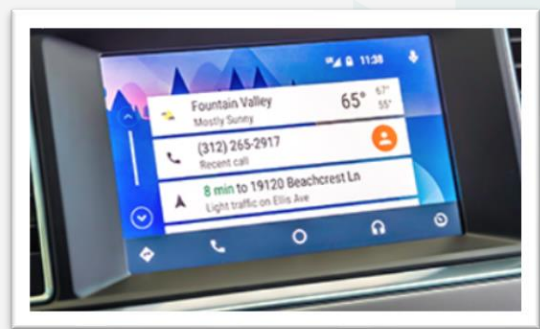

- **Version 13.0** (NA.12.41.51.xxx)

- Map Display improvement – Road symbols

- **Version 12.5** (11.47.44.xxx)

- New Map Color – improving display of roads

Before

After

Highlighted Features Added

The below features were added during different periods. If your current map version is the same or newer, these features would already be in your system.

- **Version 10.5** (09.47.41.xxx)

- Android Auto & Apple CarPlay

- The latest update provides compatibility improvements to the previous version

Apple CarPlay

Android Auto

- Unified Search

- One search box for addresses and points of interest