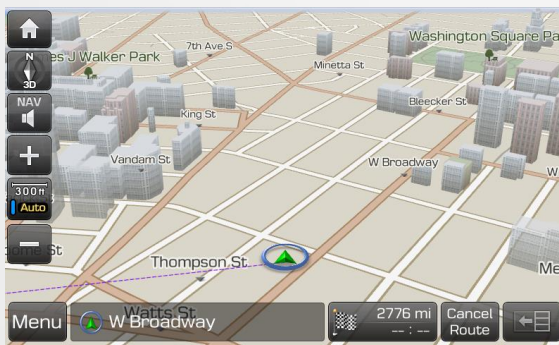

- Improved 3D building visualization

Before