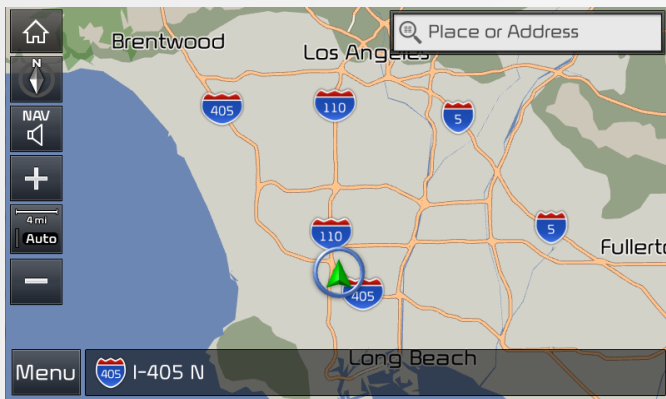

Highlighted Features Added

The below features were added during different periods. If your current map version is the same or newer, these features would already be in your system.

- **Version 13.0** (NA.12.41.51.xxx)

- Map Display improvement – Road symbols