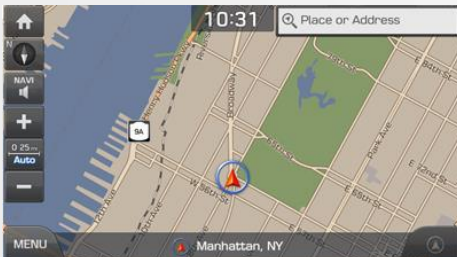

The below features were added during different periods. If your current map version is the same or newer, these features would already be in your system.

- **Version 13.5** (12.47.44.xxx)

- Added Pause/Resume button when using navigation guidance. **Special note:** to cancel the route, hold down on the Pause/Resume button

- Improved 3D building visualization

Before

After

Highlighted Features Added

The below features were added during different periods. If your current map version is the same or newer, these features would already be in your system.

- **Version 13.0** (NA.12.41.51.xxx)

- Map Display improvement – Road symbols

- **Version 12.5** (11.47.44.xxx)

- New Map Color – improving display of roads

Before

After

Highlighted Features Added

The below features were added during different periods. If your current map version is the same or newer, these features would already be in your system.

- **Version 10.5** (09.47.41.xxx)

- Android Auto & Apple CarPlay

- The latest update provides compatibility improvements to the previous version

Apple CarPlay

Android Auto

- Unified Search

- One search box for addresses and points of interest