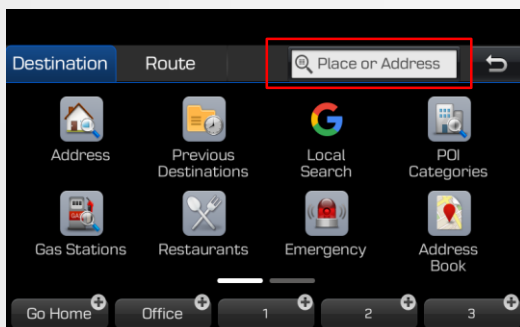

- **Version 10.5** (09.47.41.xxx)

- Android Auto & Apple CarPlay

- The latest update provides compatibility improvements to the previous version

Apple CarPlay

Android Auto

- Unified Search

- One search box for addresses and points of interest

Highlighted Features Added

The below features were added during different periods. If your current map version is the same or newer, these features would already be in your system.

- **Version 10.5** (09.47.41.xxx)

- Simple route options menu

- Updated junction view

Highlighted Features Added

The below features were added during different periods. If your current map version is the same or newer, these features would already be in your system.