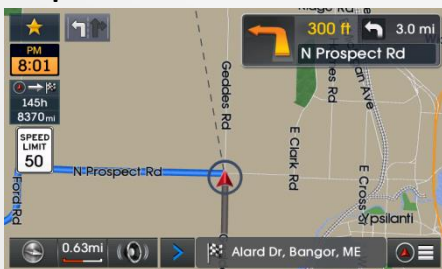

### Plus Software Upgrade

Along with the new map and points of interest, the map update includes refinement of the system including routing, functionality, and overall ease-of-use.

- **Version 10.5** (09.47.41.xxx)

- Enhanced user interface and improved route calculation

- Map user interface

- Address search in one screen

# Highlighted Features Added

- **Version 10.5** (09.47.41.xxx)

- Improved points of interest search

- Added near city center search

- Search bar for points of interest and addresses

- Updated junction view