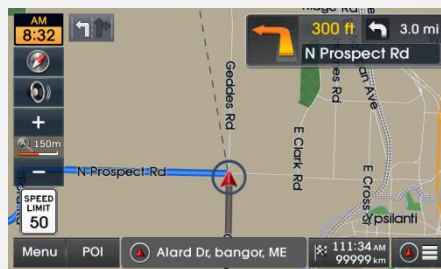

### Plus Software Upgrade

Along with the new map and points of interest, the map update includes refinement of the system including routing, functionality, and overall ease-of-use.

# Highlighted Features Added

The below features were added during different periods. If your current map version is the same or newer, these features would already be in your system.

**SPECIAL NOTE:** If current map version in vehicle reads NA.11.41.52 (Version 12) or higher, the new SD card will be a **map update only**. No software upgrade will occur (inserting new SD card results in plug & play). To check the map, press SETUP and System Update.

- **Version 10.5** (09.47.41.xxx)

- Enhanced user interface and improved route calculation

- Map user interface

- Address search in one screen

# Highlighted Features Added

- **Version 10.5** (09.47.41.xxx)

- Improved points of interest search

- Added near city center search

- Search bar for points of interest and addresses

- Updated junction view