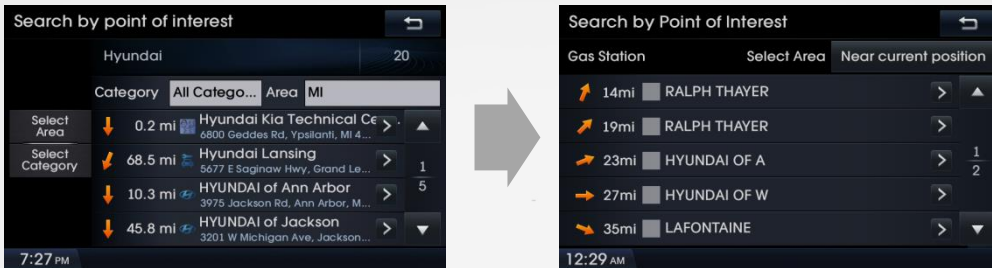

- **Version 10.5** (09.47.41.xxx)

- Enhanced user interface and improved route calculation

- Map user interface

- Address search in one screen

# Highlighted Features Added

- **Version 10.5** (09.47.41.xxx)

- Improved points of interest search

- Added near city center search

- Search bar for points of interest and addresses

- Updated junction view