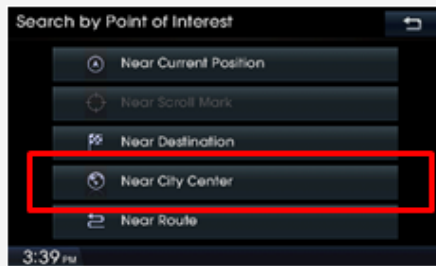

- **Version 10.5** (09.47.41.xxx)

- Enhanced user interface and improved route calculation

- Map user interface

- Address search in one screen

# Highlighted Features Added

- **Version 10.5** (09.47.41.xxx)

- Improved points of interest search

- Added near city center search

- Search bar for points of interest and addresses

- Updated junction view