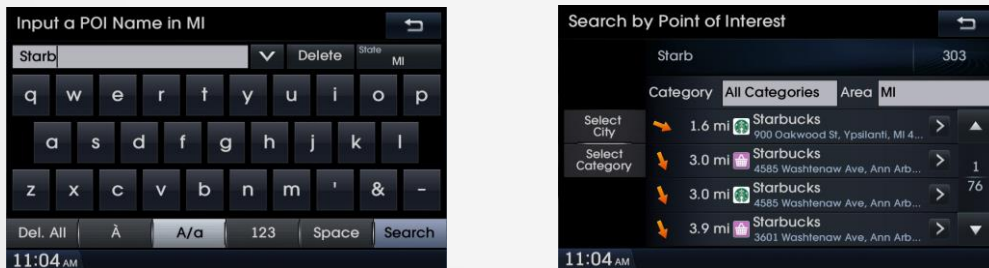

- **Version 10.5** (09.47.41.xxx)

- Enhanced user interface and improved route calculation

- Map user interface

- Address search in one screen

# Highlighted Features Added

- **Version 10.5** (09.47.41.xxx)

- Improved points of interest search

- Added near city center search

- Search bar for points of interest and addresses

- Updated junction view