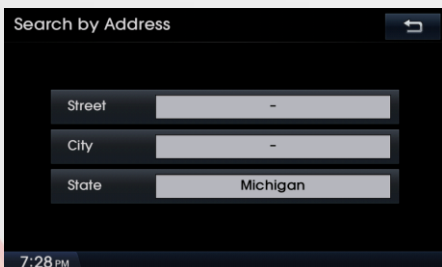

- **Version 10.5** (09.47.41.xxx)

- Enhanced user interface and improved route calculation

- Map user interface

- Address search in one screen

# Highlighted Features Added

- **Version 10.5** (09.47.41.xxx)

- Improved points of interest search

- Added near city center search

- Search bar for points of interest and addresses

- Updated junction view