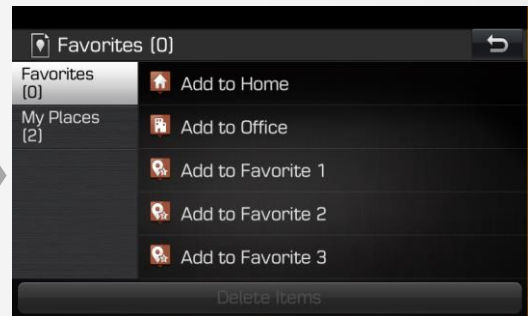

Highlighted Features Added

The below features were added during different periods. If your current map version is the same or newer, these features would already be in your system.

- **Version 10.5** (09.47.41.xxx)

- Simple route options menu

- Updated junction view

Highlighted Features Added

The below features were added during different periods. If your current map version is the same or newer, these features would already be in your system.

- **Version 10.5 (09.47.41.xxx)**

- The address book feature has been updated:

Before

After

- **Version 10.0 (09.41.50.xxx)**

- Bird's Eye View - New 3D view of the map