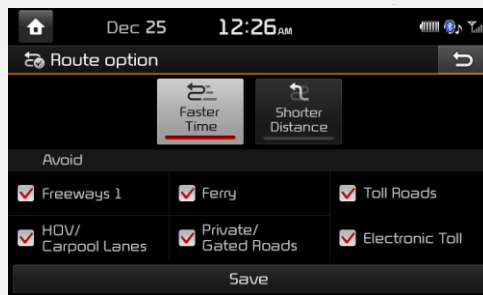

Highlighted Features Added

The below features were added during different periods. If your current map version is the same or newer, these features would already be in your system.

- **Version 10.5** (09.47.41.xxx)

- Simple route options menu