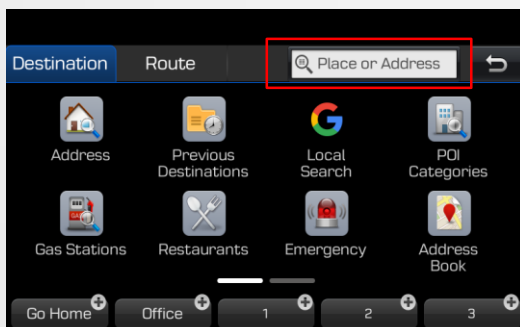

- **Version 10.5** (09.47.41.xxx)

- Android Auto & Apple CarPlay

- The latest update provides compatibility improvements to the previous version

Apple CarPlay

Android Auto

- Unified Search

- One search box for addresses and points of interest

Highlighted Features Added

The below features were added during different periods. If your current map version is the same or newer, these features would already be in your system.

- **Version 10.5** (09.47.41.xxx)

- Simple route options menu

- Updated junction view

Highlighted Features Added

The below features were added during different periods. If your current map version is the same or newer, these features would already be in your system.