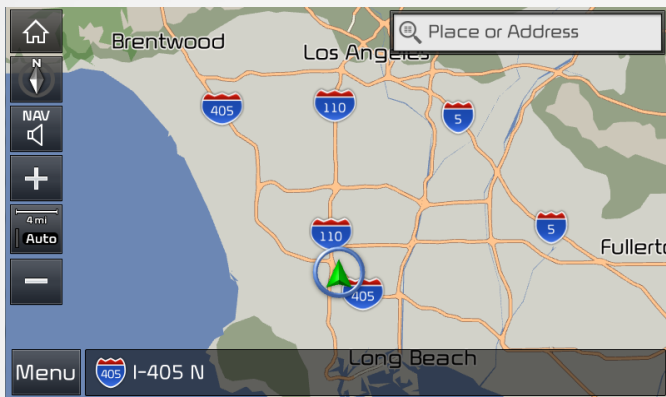

Highlighted Features Added

The below features were added during different periods. If your current map version is the same or newer, these features would already be in your system.

- **Version 13.0** (NA.12.41.51.xxx)

- Map Display improvement – Road symbols