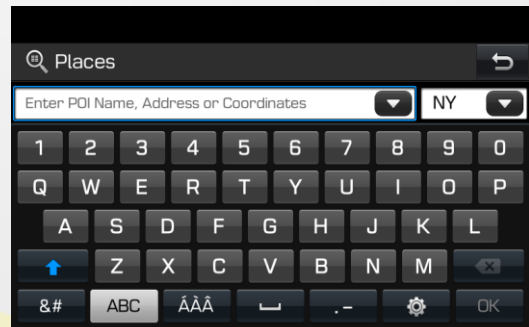

- **Version 13.0** (NA.12.41.51.xxx)

- Map Display improvement – Road symbols

- **Version 12.5** (11.47.44.xxx)

- New Map Color – improving display of roads

Before

After

Highlighted Features Added

The below features were added during different periods. If your current map version is the same or newer, these features would already be in your system.

- **Version 10.5** (09.47.41.xxx)

- Android Auto & Apple CarPlay

- The latest update provides compatibility improvements to the previous version

Apple CarPlay

Android Auto

- Unified Search

- One search box for addresses and points of interest

Highlighted Features Added

The below features were added during different periods. If your current map version is the same or newer, these features would already be in your system.

- **Version 10.5** (09.47.41.xxx)

- Simple route options menu

- Updated junction view

Highlighted Features Added

The below features were added during different periods. If your current map version is the same or newer, these features would already be in your system.