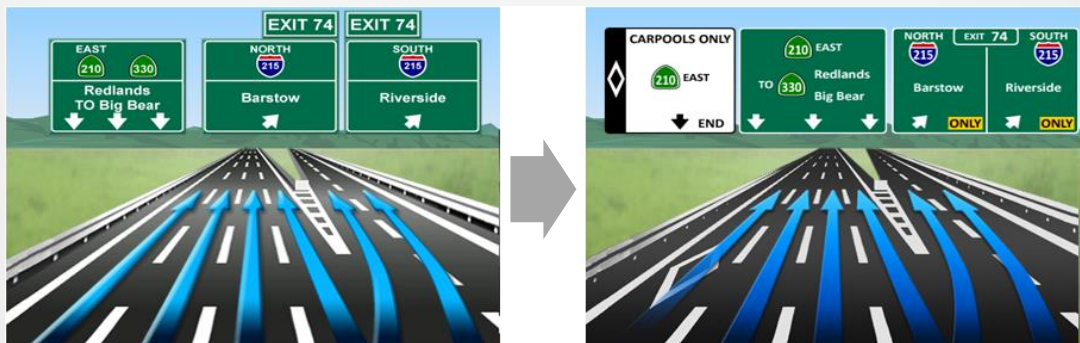

- **Version 10.5** (09.47.41.xxx)

- Android Auto & Apple CarPlay

- The latest update provides compatibility improvements to the previous version

Apple CarPlay

Android Auto

- Unified Search

- One search box for addresses and points of interest

Highlighted Features Added

The below features were added during different periods. If your current map version is the same or newer, these features would already be in your system.

- **Version 10.5** (09.47.41.xxx)

- Simple route options menu

- Updated junction view

Highlighted Features Added

The below features were added during different periods. If your current map version is the same or newer, these features would already be in your system.