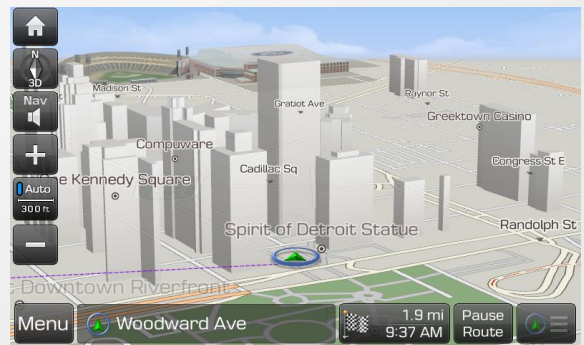

The below features were added during different periods. If your current map version is the same or newer, these features would already be in your system.

- **Version 13.5** (12.47.44.xxx)

- Added Pause/Resume button when using navigation guidance. **Special note:** to cancel the route, hold down on the Pause/Resume button

- Improved 3D building visualization

Before

After

Highlighted Features Added

The below features were added during different periods. If your current map version is the same or newer, these features would already be in your system.