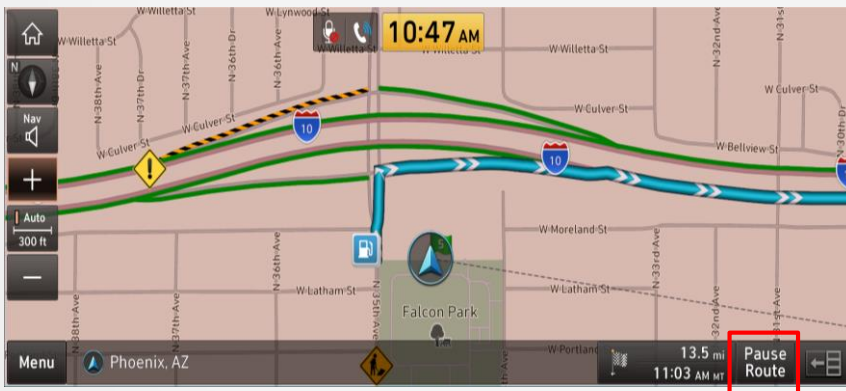

Plus Software Upgrade

Along with the new map and points of interest, the map update includes refinement of the system including routing, functionality, and overall ease-of-use.

Highlighted Features Added

The below features were added during different periods. If your current map version is the same or newer, these features would already be in your system.

- **Version 13.5** (12.47.44.xxx)

- Added Pause/Resume button when using navigation guidance. **Special note:** to cancel the route, hold down on the Pause/Resume button