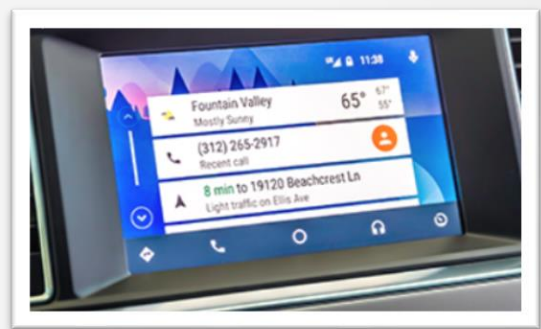

- **Version 13.0** (NA.12.41.51.xxx)

- Map Display improvement – Road symbols

- **Version 12.5** (11.47.44.xxx)

- New Map Color – improving display of roads

Before

After

Highlighted Features Added

The below features were added during different periods. If your current map version is the same or newer, these features would already be in your system.

- **Version 10.5** (09.47.41.xxx)

- Android Auto & Apple CarPlay

- The latest update provides compatibility improvements to the previous version

Apple CarPlay

Android Auto

- Unified Search

- One search box for addresses and points of interest