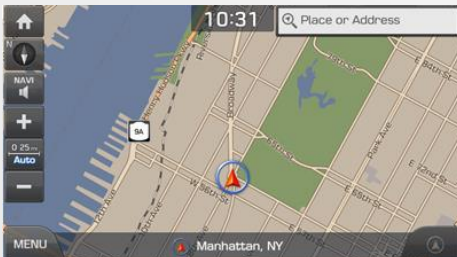

The below features were added during different periods. If your current map version is the same or newer, these features would already be in your system.

- **Version 13.5** (12.47.44.xxx)

- Added Pause/Resume button when using navigation guidance. **Special note:** to cancel the route, hold down on the Pause/Resume button

- Improved 3D building visualization

Before

After

Highlighted Features Added

The below features were added during different periods. If your current map version is the same or newer, these features would already be in your system.

- **Version 13.0** (NA.12.41.51.xxx)

- Map Display improvement – Road symbols

- **Version 12.5** (11.47.44.xxx)

- New Map Color – improving display of roads

Before

After

Highlighted Features Added

The below features were added during different periods. If your current map version is the same or newer, these features would already be in your system.

- **Version 10.5** (09.47.41.xxx)

- Android Auto & Apple CarPlay

- The latest update provides compatibility improvements to the previous version

Apple CarPlay

Android Auto

- Unified Search

- One search box for addresses and points of interest