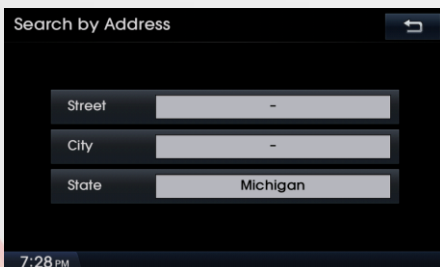

- **Version 10.5** (09.47.41.xxx)

- Enhanced user interface and improved route calculation

- Map user interface

- Address search in one screen

# Highlighted Features Added

- **Version 10.5** (09.47.41.xxx)

- Improved points of interest search

- Added near city center search

- Search bar for points of interest and addresses

- Updated junction view