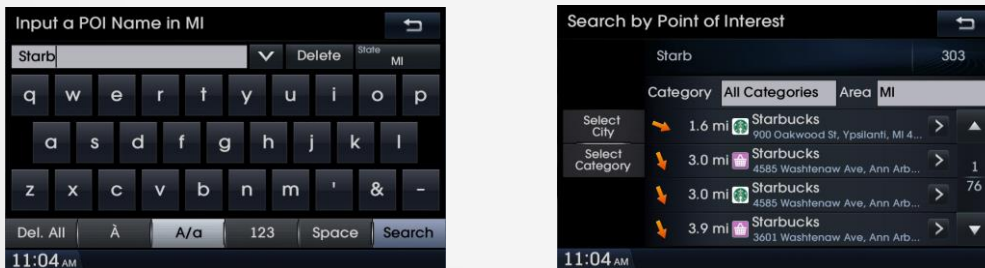

- **Version 10.5** (09.47.41.xxx)

- Enhanced user interface and improved route calculation

- Map user interface

- Address search in one screen

# Highlighted Features Added

- **Version 10.5** (09.47.41.xxx)

- Improved points of interest search

- Added near city center search

- Search bar for points of interest and addresses

- Updated junction view