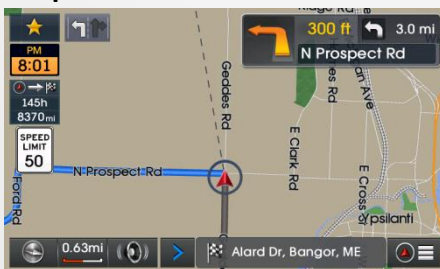

### Plus Software Upgrade

Along with the new map and points of interest, the map update includes refinement of the system including routing, functionality, and overall ease-of-use.

- **Version 10.5** (09.47.41.xxx)

- Enhanced user interface and improved route calculation

- Map user interface

- Address search in one screen

# Highlighted Features Added

- **Version 10.5** (09.47.41.xxx)

- Improved points of interest search

- Added near city center search

- Search bar for points of interest and addresses

- Updated junction view