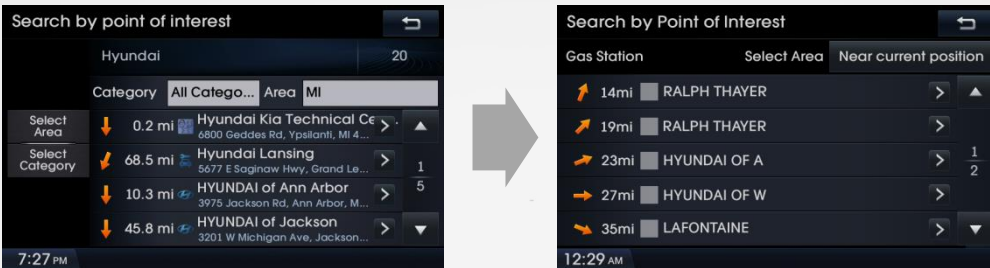

- **Version 10.5** (09.47.41.xxx)

- Enhanced user interface and improved route calculation

- Map user interface

- Address search in one screen

# Highlighted Features Added

- **Version 10.5** (09.47.41.xxx)

- Improved points of interest search

- Added near city center search

- Search bar for points of interest and addresses

- Updated junction view