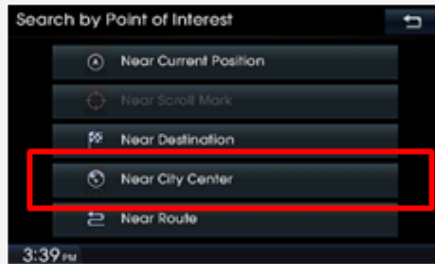

- **Version 10.5** (09.47.41.xxx)

- Enhanced user interface and improved route calculation

- Map user interface

- Address search in one screen

# Highlighted Features Added

- **Version 10.5** (09.47.41.xxx)

- Improved points of interest search

- Added near city center search

- Search bar for points of interest and addresses

- Updated junction view