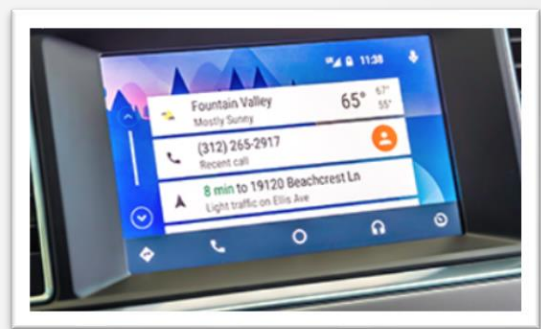

# Highlighted Features Added

The below features were added during different periods. If your current map version is the same or newer, these features would already be in your system.

- **Version 10.5** (09.47.41.xxx)

- Android Auto & Apple CarPlay

- The latest update provides compatibility improvements to the previous version

Apple CarPlay

Android Auto

- Unified Search

- One search box for addresses and points of interest