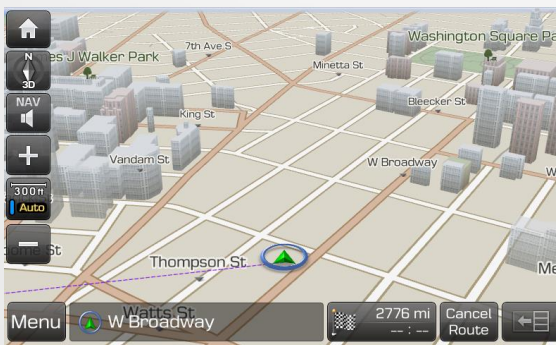

- Improved 3D building visualization

Before