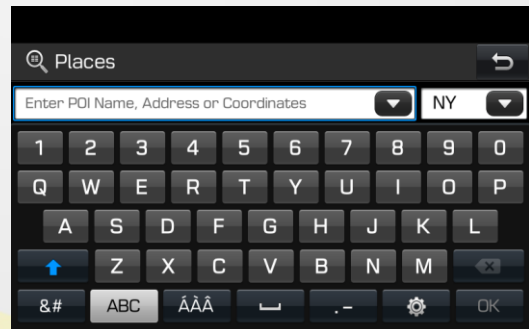

# Highlighted Features Added

The below features were added during different periods. If your current map version is the same or newer, these features would already be in your system.

- **Version 10.5** (09.47.41.xxx)

- Android Auto & Apple CarPlay

- The latest update provides compatibility improvements to the previous version

Apple CarPlay

Android Auto

- Unified Search

- One search box for addresses and points of interest

- Simple route options menu

- Updated junction view