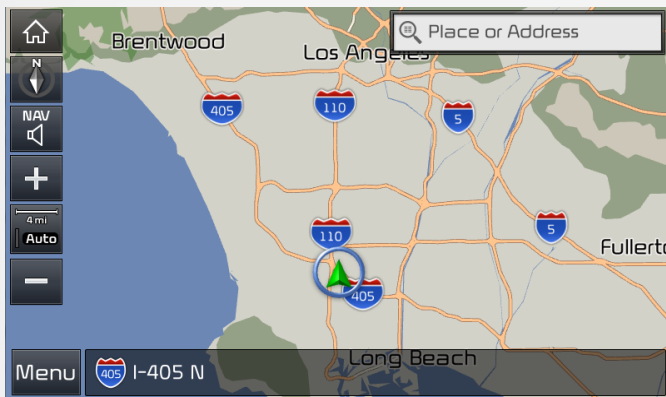

- Added Pause/Resume button when using navigation guidance. **Special note:** to cancel the route, hold down on the Pause/Resume button

- Improved 3D building visualization

Before

After

- Map Display improvement – Road symbols

- **Version 12.5** (11.47.44.xxx)

- New Map Color – improving display of roads

Before

After