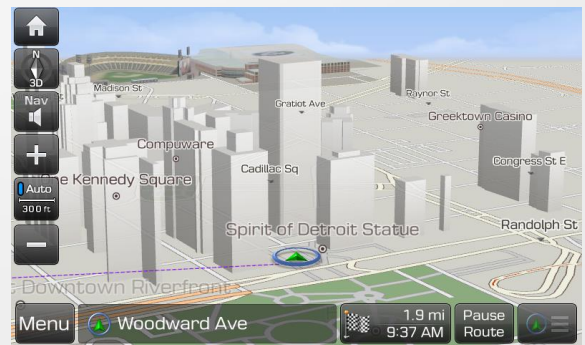

Highlighted Features Added

The below features were added during different periods. If your current map version is the same or newer, these features would already be in your system.

- **Version 13.5** (12.47.44.xxx)

- Added Pause/Resume button when using navigation guidance. **Special note:** to cancel the route, hold down on the Pause/Resume button

- Improved 3D building visualization

After