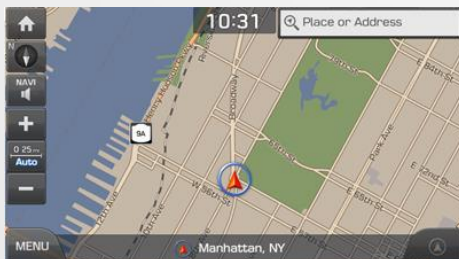

- Added Pause/Resume button when using navigation guidance. **Special note:** to cancel the route, hold down on the Pause/Resume button

- Improved 3D building visualization

Before

After

# Highlighted Features Added

The below features were added during different periods. If your current map version is the same or newer, these features would already be in your system.

- **Version 13.0** (NA.12.41.51.xxx)

- Map Display improvement – Road symbols

- **Version 12.5** (11.47.44.xxx)

- New Map Color – improving display of roads

Before

After

# Highlighted Features Added

The below features were added during different periods. If your current map version is the same or newer, these features would already be in your system.

- **Version 10.5** (09.47.41.xxx)