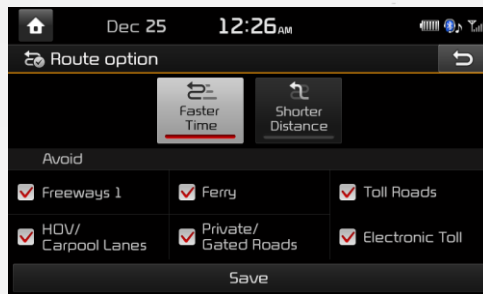

- Android Auto & Apple CarPlay

- The latest update provides compatibility improvements to the previous version

Apple CarPlay

Android Auto

- Unified Search

- One search box for addresses and points of interest

# Highlighted Features Added

The below features were added during different periods. If your current map version is the same or newer, these features would already be in your system.

- **Version 10.5** (09.47.41.xxx)

- Simple route options menu

- Updated junction view