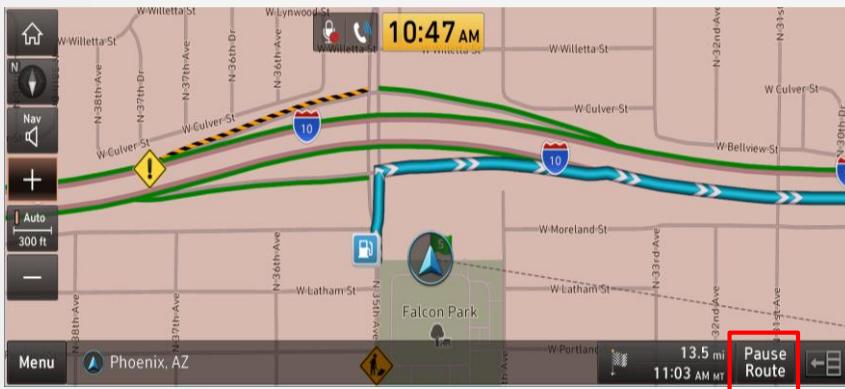

Highlighted Features Added

The below features were added during different periods. If your current map version is the same or newer, these features would already be in your system.

- **Version 13.5** (12.47.44.xxx)

- Added Pause/Resume button when using navigation guidance. **Special note:** to cancel the route, hold down on the Pause/Resume button