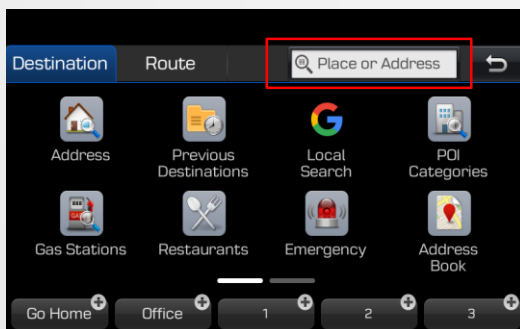

# Highlighted Features Added

The below features were added during different periods. If your current map version is the same or newer, these features would already be in your system.

- **Version 10.5** (09.47.41.xxx)

- Android Auto & Apple CarPlay

- The latest update provides compatibility improvements to the previous version

Apple CarPlay

Android Auto

- Unified Search

- One search box for addresses and points of interest

- Simple route options menu

- Updated junction view