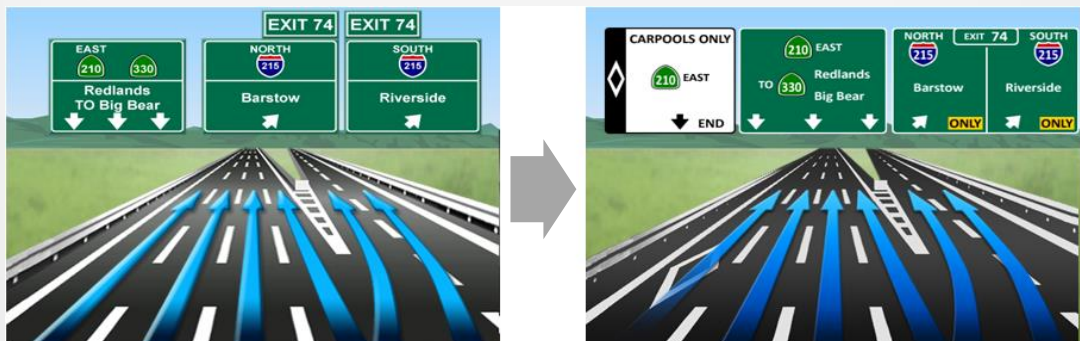

# Highlighted Features Added

The below features were added during different periods. If your current map version is the same or newer, these features would already be in your system.

- **Version 10.5** (09.47.41.xxx)

- Simple route options menu

- Updated junction view