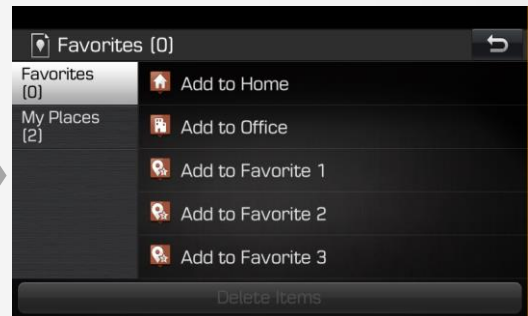

- Simple route options menu

- Updated junction view

# Highlighted Features Added

The below features were added during different periods. If your current map version is the same or newer, these features would already be in your system.

- **Version 10.5 (09.47.41.xxx)**

- The address book feature has been updated:

Before

After

- **Version 10.0 (09.41.50.xxx)**

- Bird's Eye View - New 3D view of the map